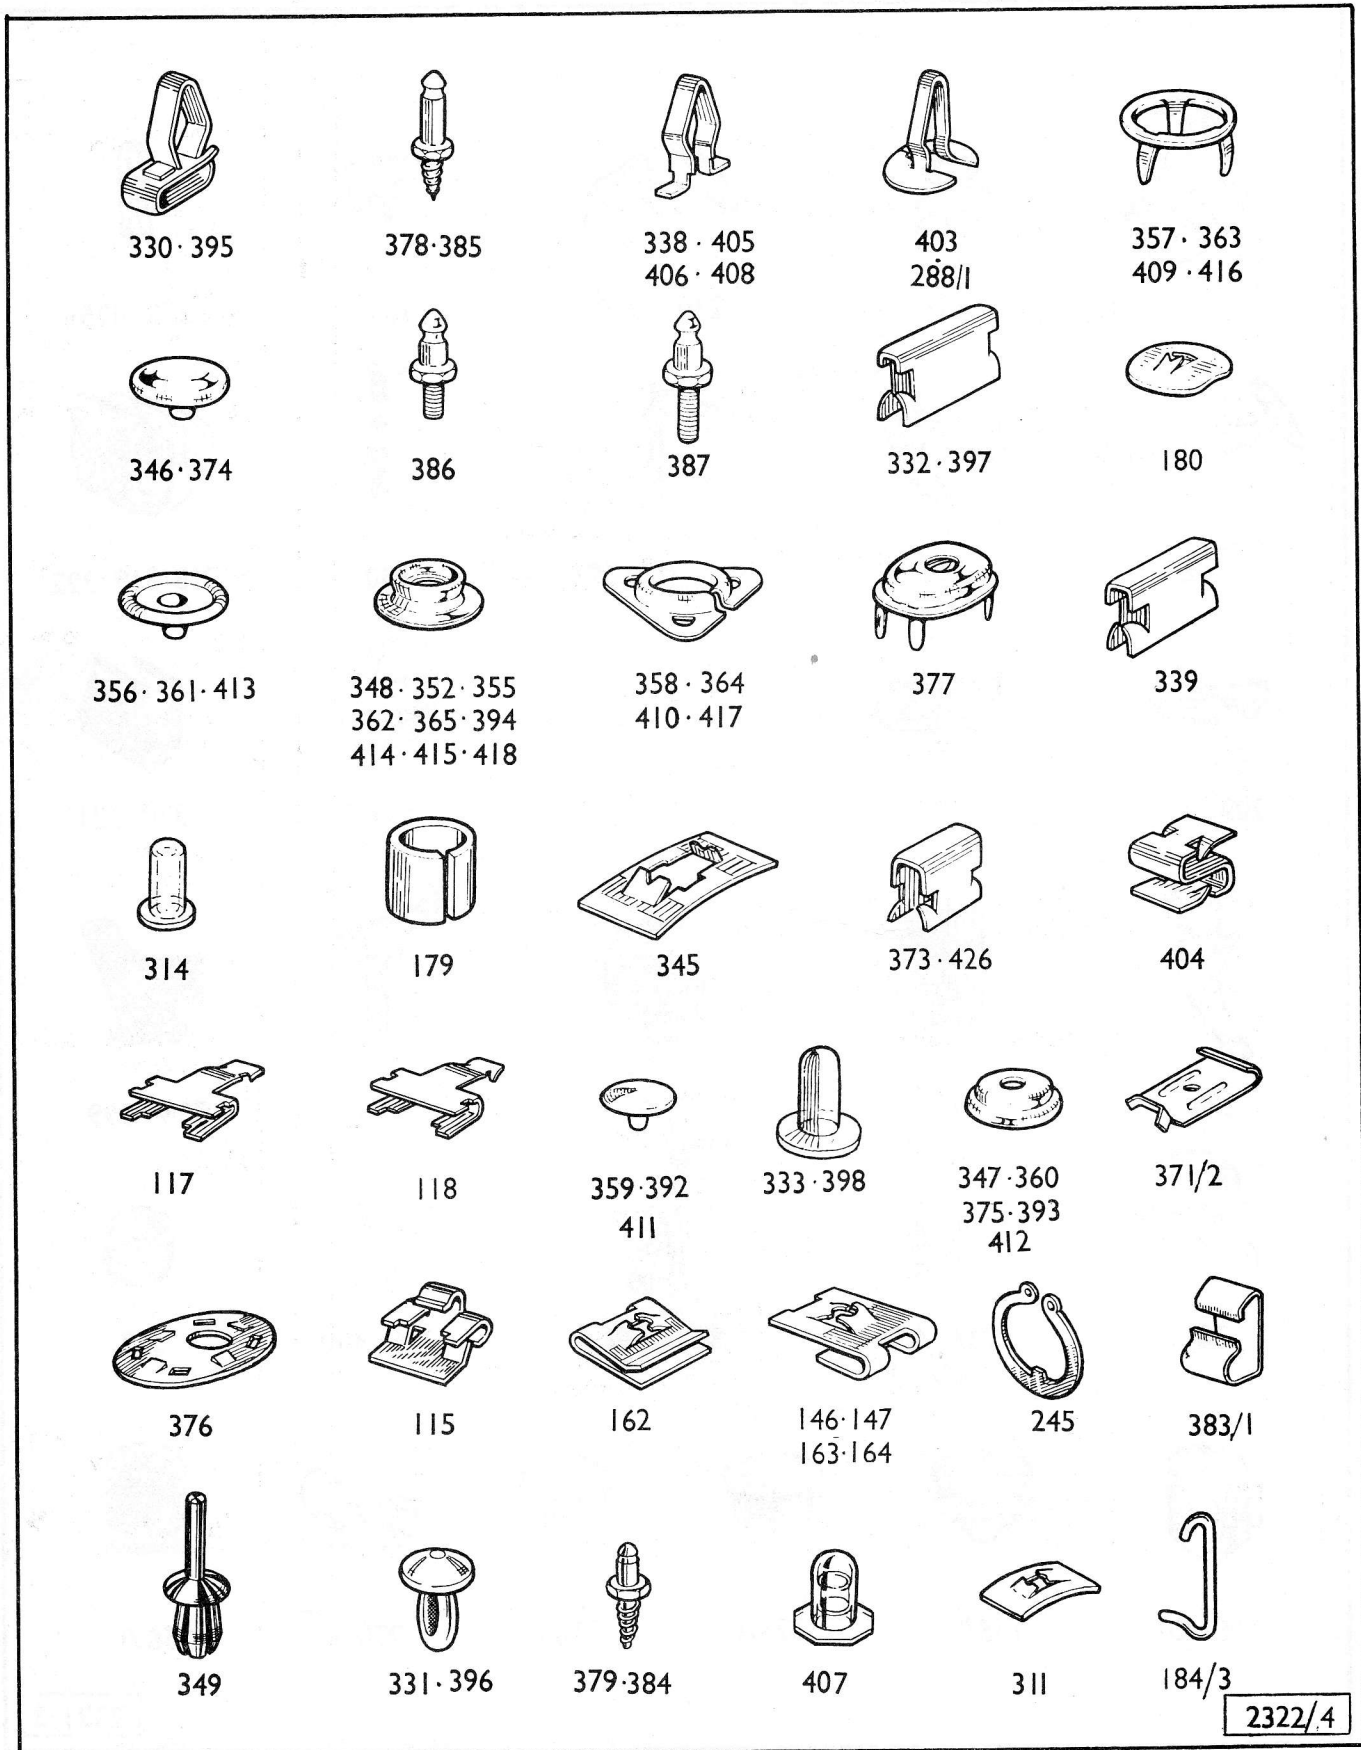

BODY FITTINGS — From Series III

PLATE G — SECTION YX

BODY FITTINGS — From Series III

Plate Ref.	Part Number	DESCRIPTION	No. per Veh.	REMARKS
	2226200	BODY SHELL } (No longer available) ... ..	1	Standard } Series III "G.T." }
	2224720		BODY SHELL } ... ..	
	5240489 s/d by 2239543	BODY SHELL } Standard ... ..	1	Standard } Series IV "G.T." } Standard } "G.T." } Standard } From "G.T." } Series V
	5240590 s/d by 2239544	BODY SHELL } Transmission ... ..	1	
	5240591	BODY SHELL } Automatic ... ..	1	
	5240592	BODY SHELL } Transmission ... ..	1	
	2237754 s/d by 2239543	BODY SHELL ... ..	1	
	2237755 s/d by 2239544	BODY SHELL ... ..	1	
		<b>UNDERFRAME SECTION</b>		
A1	2218784	*Front side member, O/S (R.H.) ... ..	1	} Standard Transmission
A2	2218785	*Front side member, N/S (L.H.) ... ..	1	
		*Note. Remove Rear Engine Mounting Brackets before using on cars with automatic transmission.		
A3	H.117952	Reinforcement plate, O/S (R.H.) } Front ... ..	1	} Automatic Transmission
A4	H.117953	Reinforcement plate, N/S (L.H.) } sidemember ... ..	1	
A5	2226614	Support bracket, O/S (R.H.) } Rear engine ... ..	1	
A6	2226615	Support bracket, N/S (L.H.) } crossmembers ... ..	1	
A7	2218240	Stay, O/S (R.H.) } ... ..	1	
A8	H.109223	Stay, N/S (L.H.) } Sidemember to wheelarch ... ..	1	
	2232446	Stay, O/S (R.H.) } ... ..	1	} From B94100001 BU and B94600001 CKD.
	2231459	Stay, N/S (L.H.) } ... ..	1	
A9	2225854	Front wheelarch, O/S (R.H.) ... ..	1	} Series III and IV From Series IV  Not supplied  Up to intro. 2236006 From Series V } Series III and IV } Series V
A10	2226283	Support bracket—Brake servo (O/S wheelarch) ... ..	1	
A11	2217163 s/d by 2236031	Front wheelarch, N/S (L.H.) ... ..	1	
A12	2217028 s/d by 2228959	Voltage control bracket (N/S wheelarch) ... ..	1	
A13	2228959	Voltage control bracket (N/S wheelarch) ... ..	1	
A14	H.112770 s/d by 2226542	Inner sill panel, O/S (R.H.) ... ..	1	
A15	H.112771 s/d by 2226543	Inner sill panel, N/S (L.H.) ... ..	1	
A16		Cross brace ... ..		
A17	2218290	Rear sidemember, O/S (R.H.) ... ..	1	
A18	2218291	Rear sidemember, N/S (L.H.) ... ..	1	
A19	2202405 s/d by 2245593	Battery box ... ..	1	
	2236006	Battery box ... ..	1	
A20	2225188	Rear wheelarch, O/S (R.H.) } ... ..	1	
A21	2225189	Rear wheelarch, N/S (L.H.) } Inner ... ..	1	
	2237056	Rear wheelarch, O/S (R.H.) } ... ..	1	
	2237057	Rear wheelarch, N/S (L.H.) } ... ..	1	
A22	2122320	Rear wheelarch, O/S (R.H.) } Outer ... ..	1	
A23	2122321	Rear wheelarch, N/S (L.H.) } ... ..	1	
A24	2225190	Luggage floor c/w spare wheel tray ... ..	1	
A25	2218076	Side support, O/S (R.H.) } Luggage ... ..	1	
A26	2218077	Side support, N/S (L.H.) } floor ... ..	1	
A27	2218108	Closing panel, O/S (R.H.) } Luggage floor ... ..	1	
A28	2218109	Closing panel, N/S (L.H.) } to wing (fender) ... ..	1	
A29	2218244	Support—Trunk opening to luggage floor ... ..	1	
		<b>BODY SHELL SECTION</b>		
	2218387 s/d by 2235402	Front apron ... ..	1	Up to intro. 2235402 From Series V
A30	2235402	Front apron ... ..	1	
A31	2225853	Radiator support panel ... ..	1	Up to intro. 2235003 From * See note page YX3
A32	2218430 s/d by 2239548	Bonnet surround } Front ... ..	1	
A32/1	2235003 s/d by 2239548	Bonnet surround } (See Data 2G/295) ... ..	1	