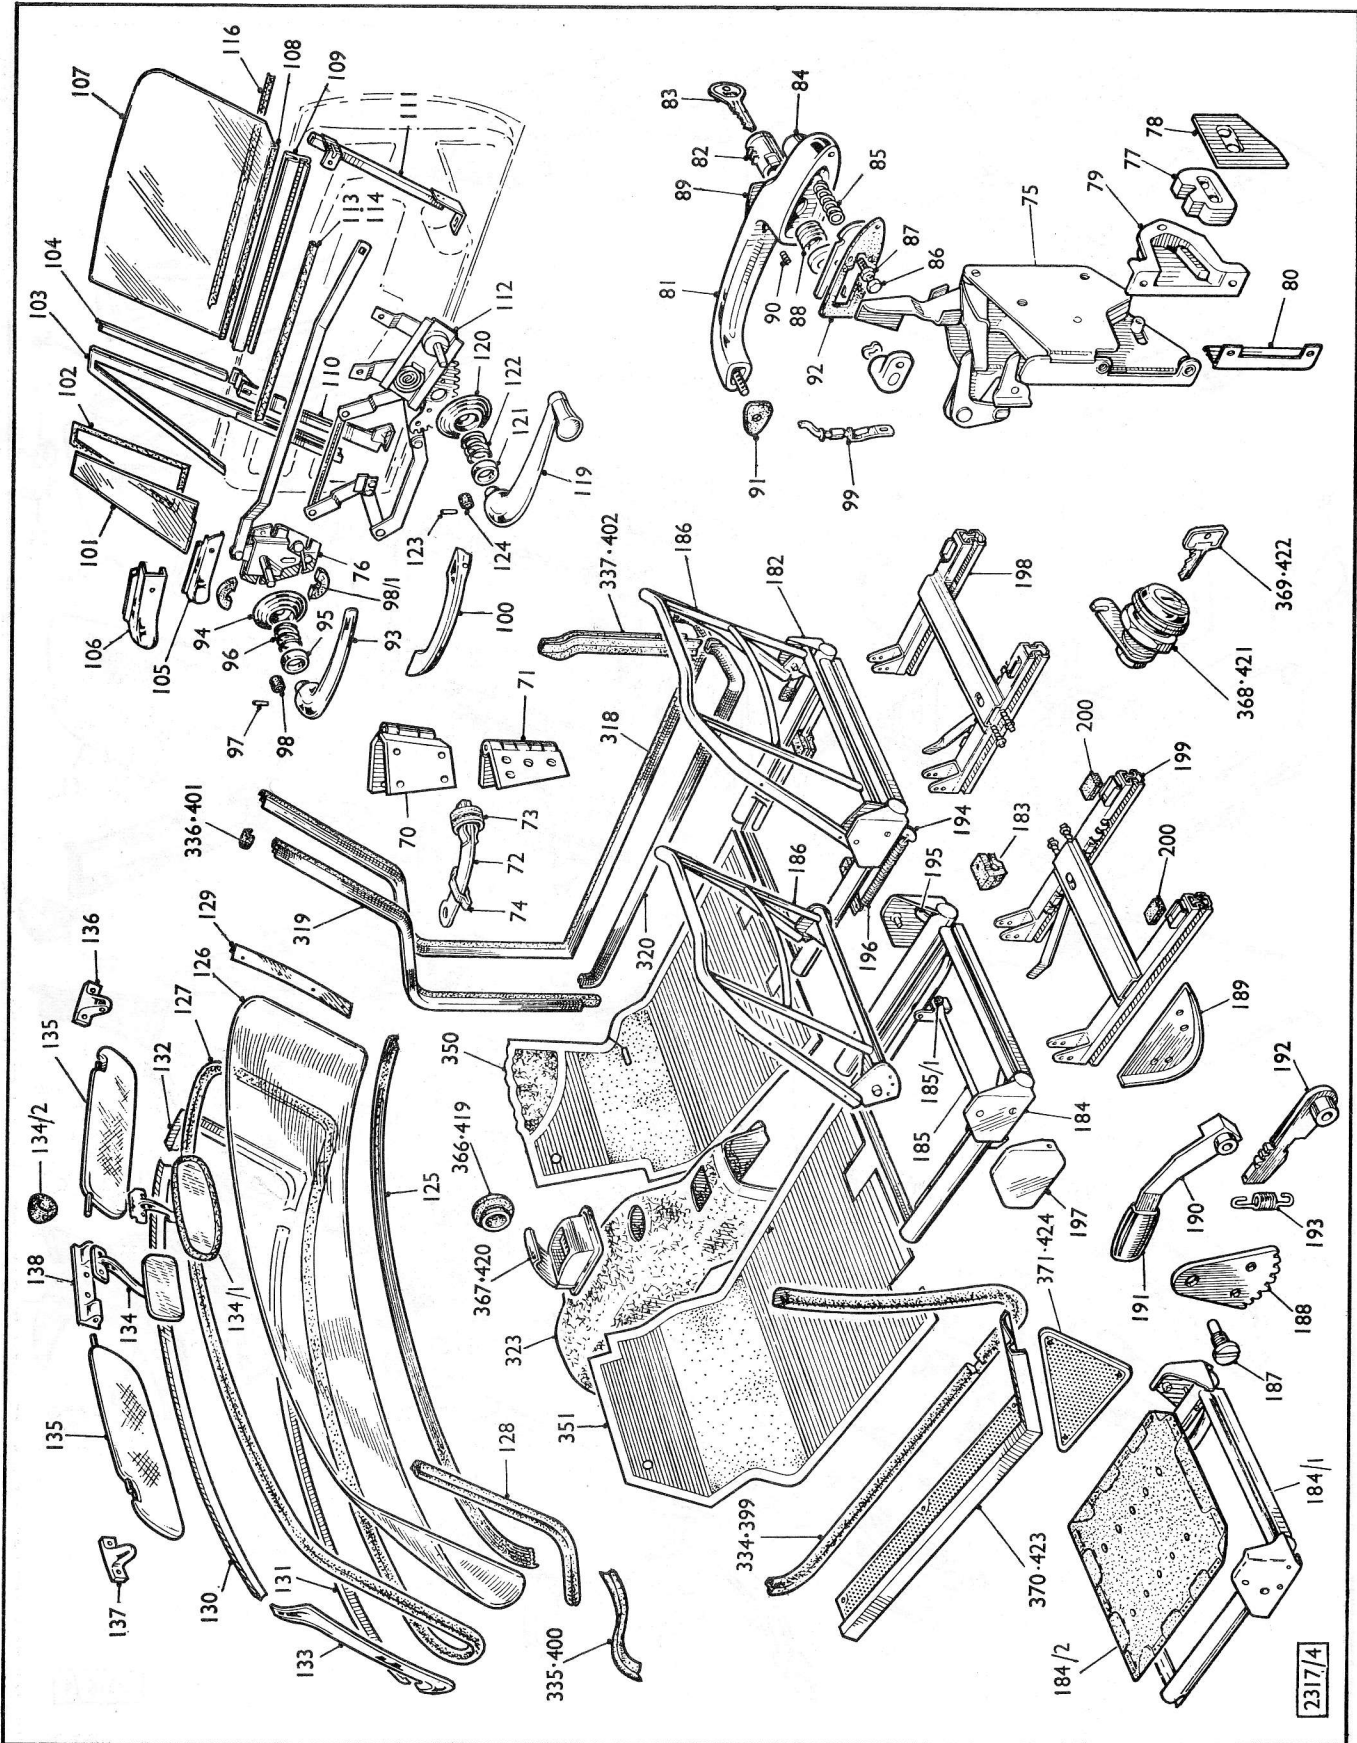

**SECTION YX**

**BODY FITTINGS — From Series III**

BODY FITTINGS — From Series III

PLATE A — SECTION YX

Lit. 023

BODY FITTINGS — From Series III

PLATE B — SECTION YX

Lit. 023

BODY FITTINGS — From Series III

Plate Ref.	Part Number	DESCRIPTION	No. per Veh.	REMARKS
		<b>REAR TRUNK—continued</b>		
	39333081	Screw, No. 10 UNF. × ½"	4	
	9067095	Washer, ⅜" plain	4	
	9663122	Washer, ⅜" shakeproof	4	
E299	2218175	Support bracket—Lock	1	
	19504052	Screw, ¼" UNF. × ⅝"	8	
	9067112	Washer, ¼" plain	8	
	9664163	Washer, ¼" shakeproof	8	
E300	2201169	Striker plate—Trunk lock	1	
	5220690	Screw, ¼" UNF. × ½"	4	
	9067015	Washer, ¼" plain (⅜" O/D)	4	
	9067018	Washer, ¼" plain (⅜" O/D)	2	
	9660161	Washer, ¼" spring	4	
E301	2201352	Seal—Lock to lower panel	1	
E302	2218262	<b>SUPPORT, O/S (R.H.)</b>	1	
	2218263	<b>SUPPORT, N/S (L.H.)</b>	1	
E303	2218322	Spring—Support	2	
	9067015	Washer, ¼" plain	2	
	9664162	Washer, ¼" shakeproof	2	
	9510040	Nut, ¼" UNF.	2	
	19504042	Bolt, ¼" UNF. × ½"	4	
	9664162	Washer, ¼" shakeproof	4	
E304	2201600	"S"	1	
E305	2201601	"U"	1	
E306	2201602	"N"	1	
E307	2201603	"B"	1	
E308	2201604	"E"	1	
E309	2201605	"A"	1	
E310	2201606	"M"	1	
	2201833	Washer ...	14	
G311	9206502	Spire fix	14	
E312	2225277	Surround	1	
E313	2223849	s/d by 2231258	1	From Series IV
E313/1	2235992	Insert	1	Series IV
G314	9132936	Friction bush—Motif to trunk lid	3	From Series V
E315	2227552	s/d by 2233108	1	From Series IV
	2227553	Fixing bolt	1	Standard wheels up to B395009817
	2233108	Fixing bolt	1	"Knock-on" wheels Standard wheels from B395009818
E316	2201695	Bracket	2	
EF317	5220230	Buffer	2	
	39313051	Screw, No. 10 UNF. × ⅜"	4	
	9067095	Washer, ⅜" plain	4	
	9663123	Washer, ⅜" shakeproof	4	